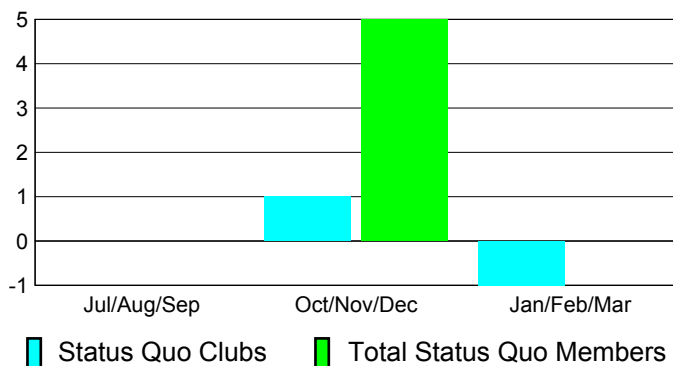

Club Results 2010-2011

Goal, New, Dropped, Gain/Loss

Comparison of Club Gain/Loss

Current Year Compared to the Previous Year

YTD Status Quo Clubs 2010-2011

Status Quo Clubs Compared to Status Quo Members

MEMBERSHIP

**Membership Results
2010-2011**

**Membership
2009-2010**

Month	Net Memb Goal	Actual New Memb	Actual Dropped Memb	Gain/Loss of Memb	Gain/Loss of Memb
Jul/Aug/Sep	10	25	-97	-72	-22
Oct/Nov/Dec	10	51	-82	-31	-33
Jan/Feb/Mar	10	85	-53	32	14
Totals	30	161	-232	-71	-41