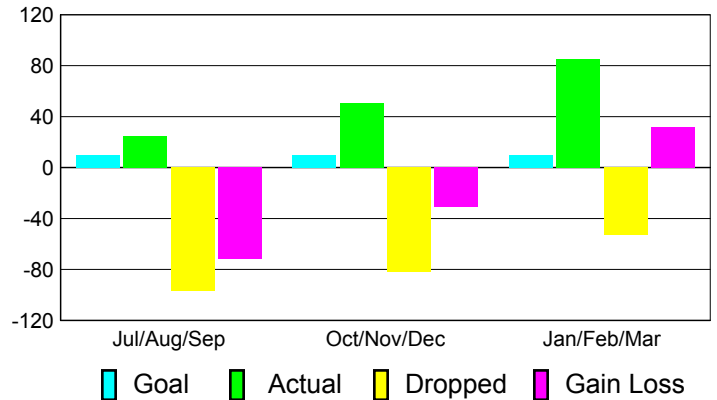

Membership Results 2010-2011

Goal, New, Dropped, Gain/Loss

Comparison of Membership Gain/Loss

Current Year Compared to the Previous Year