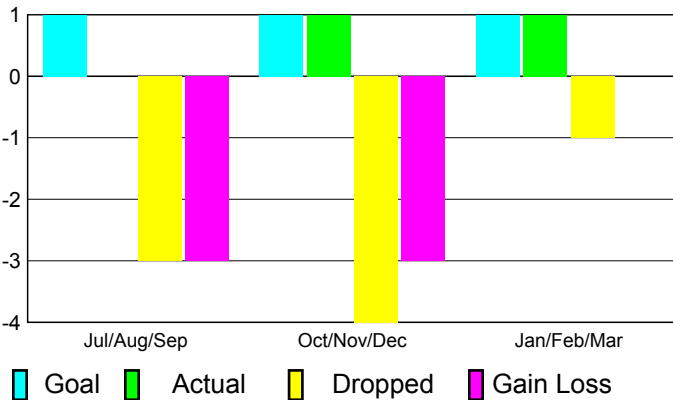

2010-2011 GMT Reports for District (or Undistricted) **District 20 R2**

GMT: **ED J LECIUS**

Location: **NEW YORK**

GMT CA: **1**

CLUBS

**Club Results
2010-2011**

**Clubs
2009-2010**

Month	New Club Goal	Actual New Clubs	Actual Dropped Clubs	Gain/Loss of Clubs	Gain/Loss of Clubs
Jul/Aug/Sep	1	0	-3	-3	0
Oct/Nov/Dec	1	1	-4	-3	0
Jan/Feb/Mar	1	1	-1	0	1
Totals	3	2	-8	-6	1

Club Results 2010-2011

Goal, New, Dropped, Gain/Loss

Comparison of Club Gain/Loss

Current Year Compared to the Previous Year

YTD Status Quo Clubs 2010-2011

Status Quo Clubs Compared to Status Quo Members

MEMBERSHIP