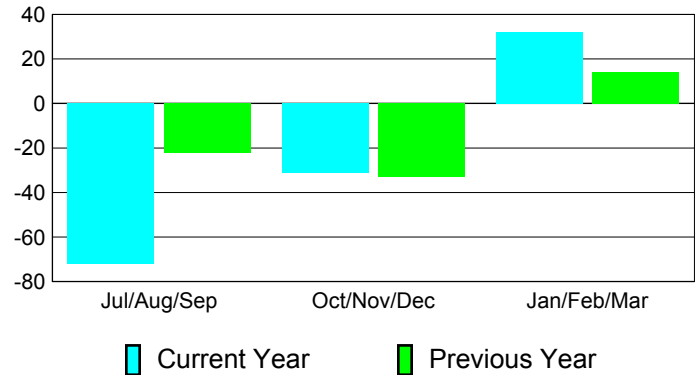

**Membership Results
2010-2011**

**Membership
2009-2010**

Month	Net Memb Goal	Actual New Memb	Actual Dropped Memb	Gain/Loss of Memb	Gain/Loss of Memb
Jul/Aug/Sep	10	25	-97	-72	-22
Oct/Nov/Dec	10	51	-82	-31	-33
Jan/Feb/Mar	10	85	-53	32	14
Totals	30	161	-232	-71	-41

Membership Results 2010-2011

Goal, New, Dropped, Gain/Loss

Comparison of Membership Gain/Loss

Current Year Compared to the Previous Year

Gender Comparison 2010-2011

Jul/Aug/Sep

Oct/Nov/Dec

Jan/Feb/Mar